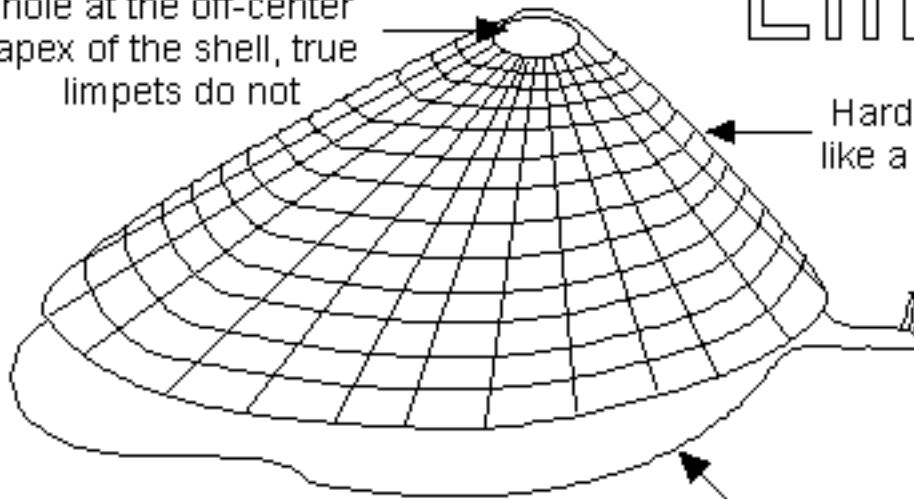

Keyhole limpets have a hole at the off-center apex of the shell, true limpets do not

Limpet

Hard shell shaped like a flattened cone

Head with mouth, two long tentacles and a black eye at the base of each tentacle

Large, muscular foot

©ZoomSchool.com